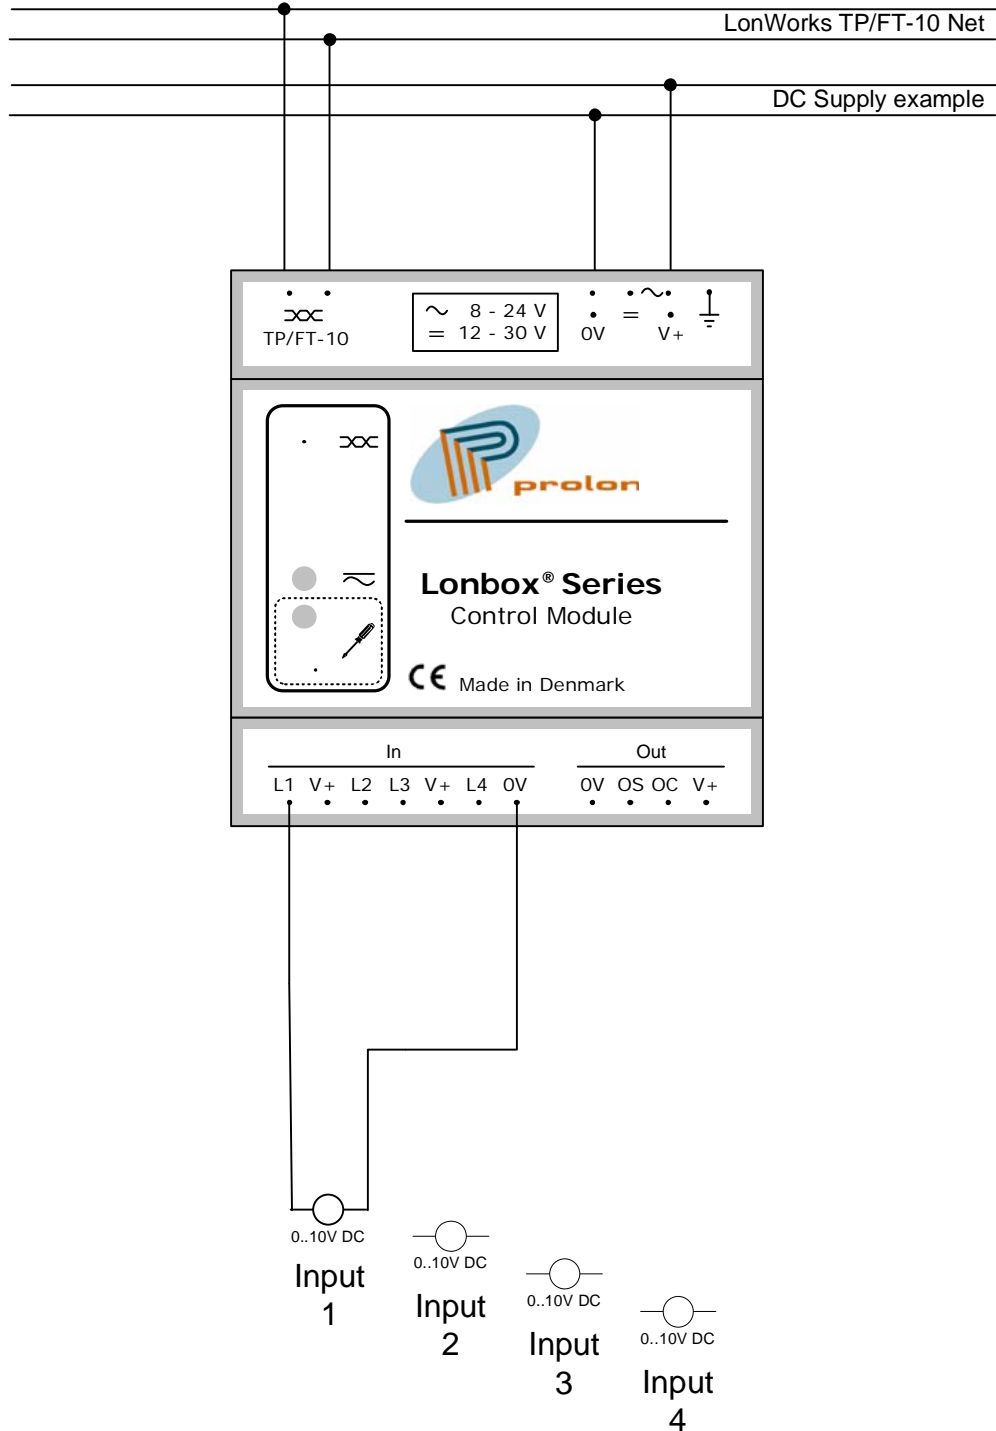

# Lonbox PIO2024 Connection Diagram

DESCRIPTION	
Lonbox PIO2024 Connection Diagram	
DATE	DRAWN BY
27-08-03	JRO