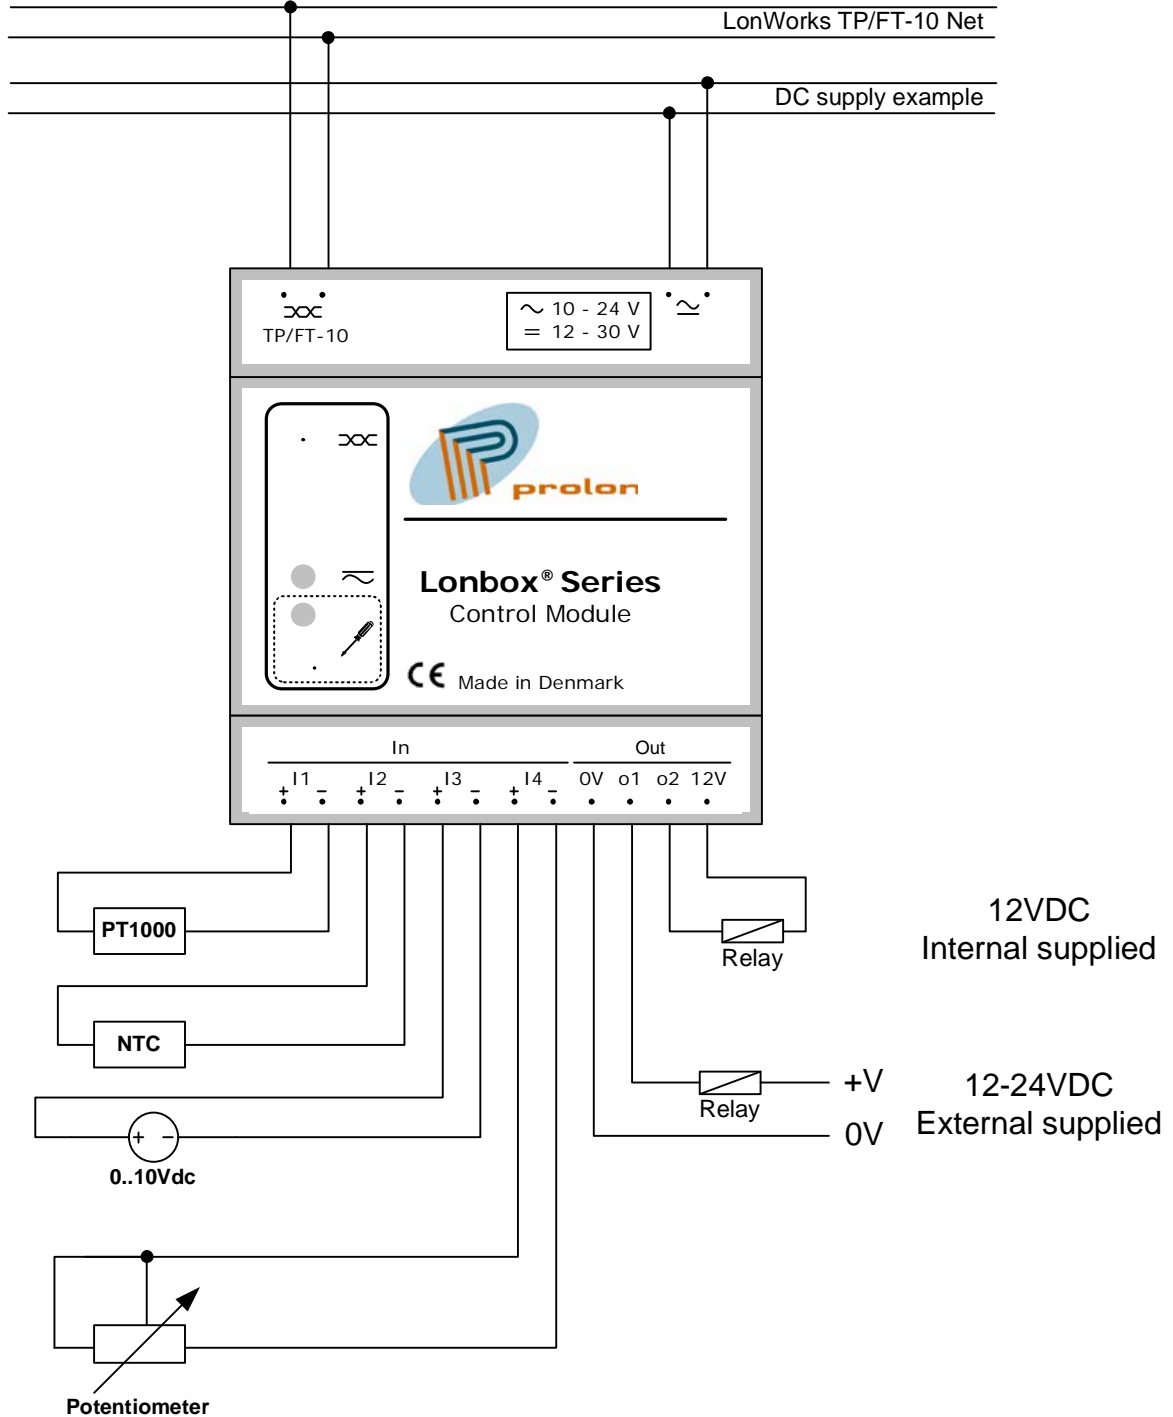

Lonbox PAI4024 Connection Diagram

| | |
|-----------------------------------|----------|
| DESCRIPTION | |
| Lonbox PAI4024 connection diagram | |
| DATE | DRAWN BY |
| 15-09-2006 | FBA |