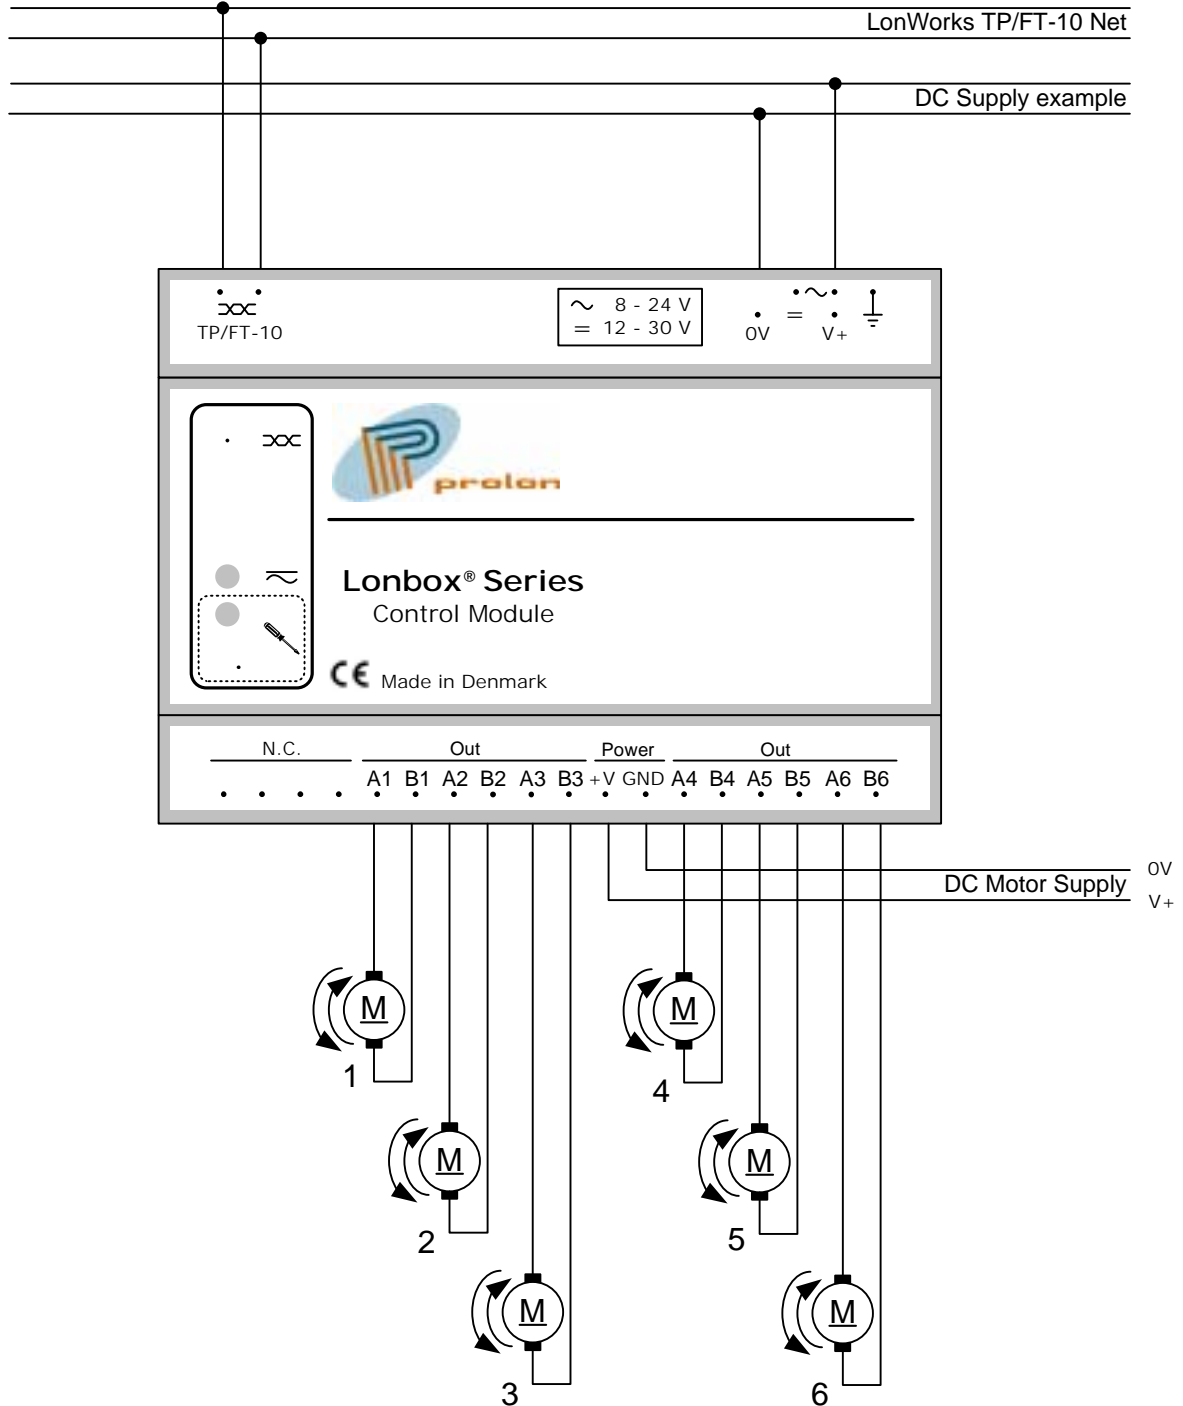

Lonbox PSD2060 Connection Diagram

DESCRIPTION	
Lonbox PSD2060 Connection Diagram	
DATE	DRAWN BY
2003-01-14	TM