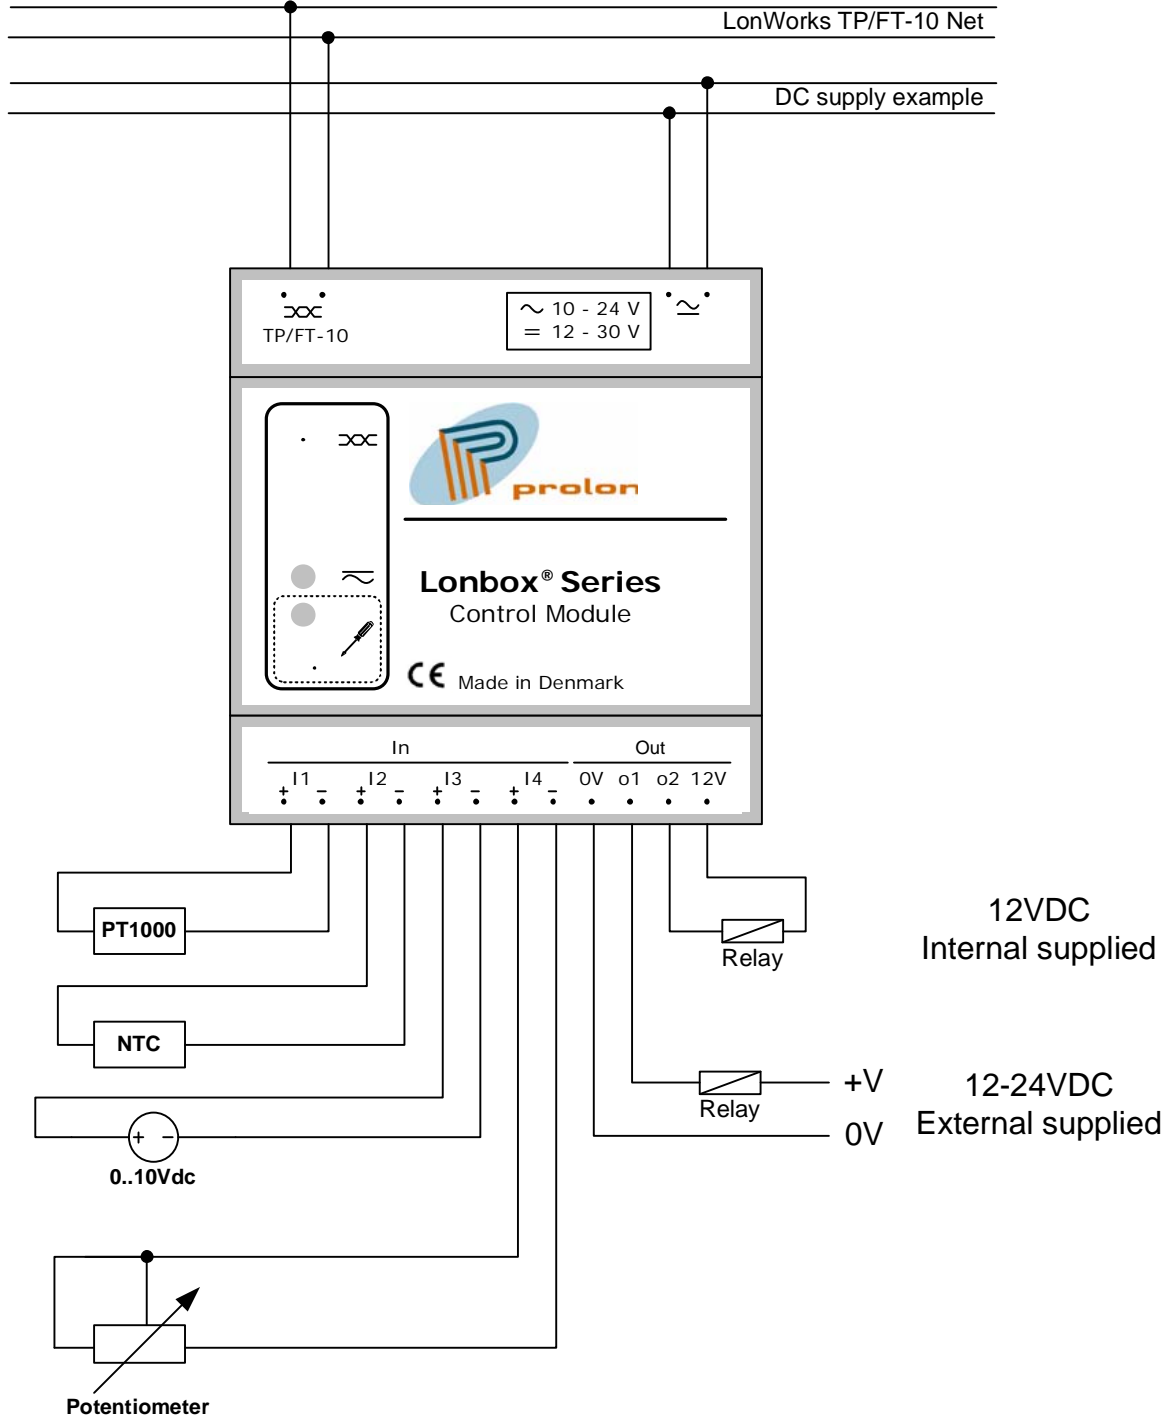

Lonbox PAI4024 Connection Diagram

DESCRIPTION	
Lonbox PAI4024 connection diagram	
DATE	DRAWN BY
15-09-2006	FBA