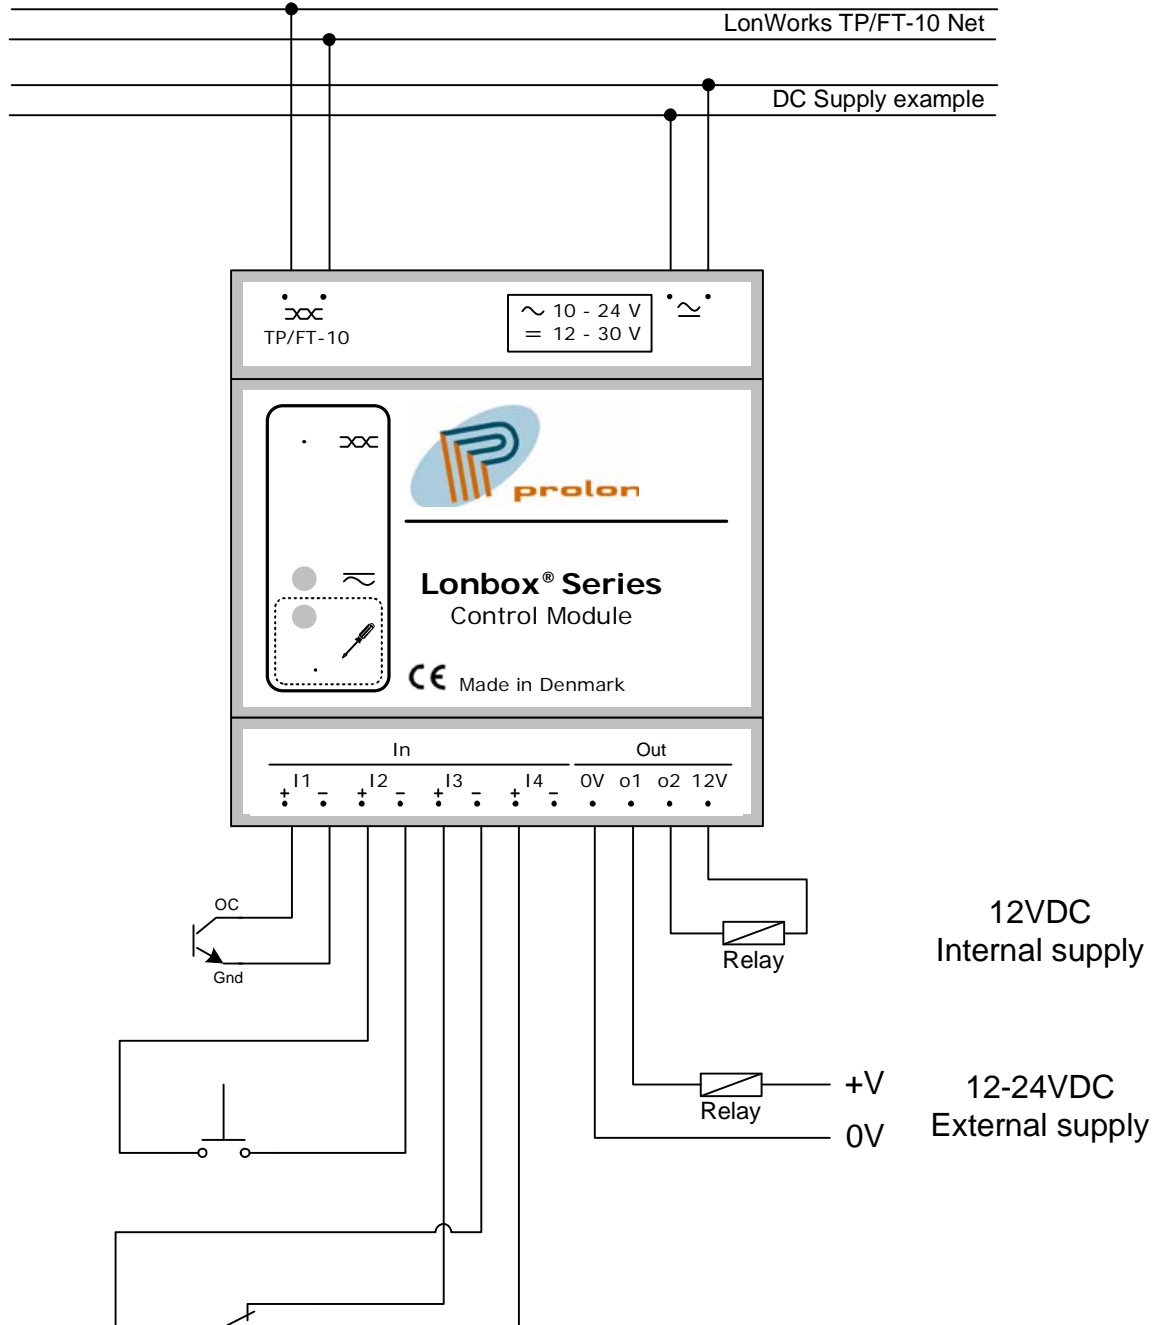

Lonbox PDI4024 Connection Diagram

DESCRIPTION	
Lonbox PDI4024 Connection Diagram	
DATE	DRAWN BY
15-09-2006	FBA