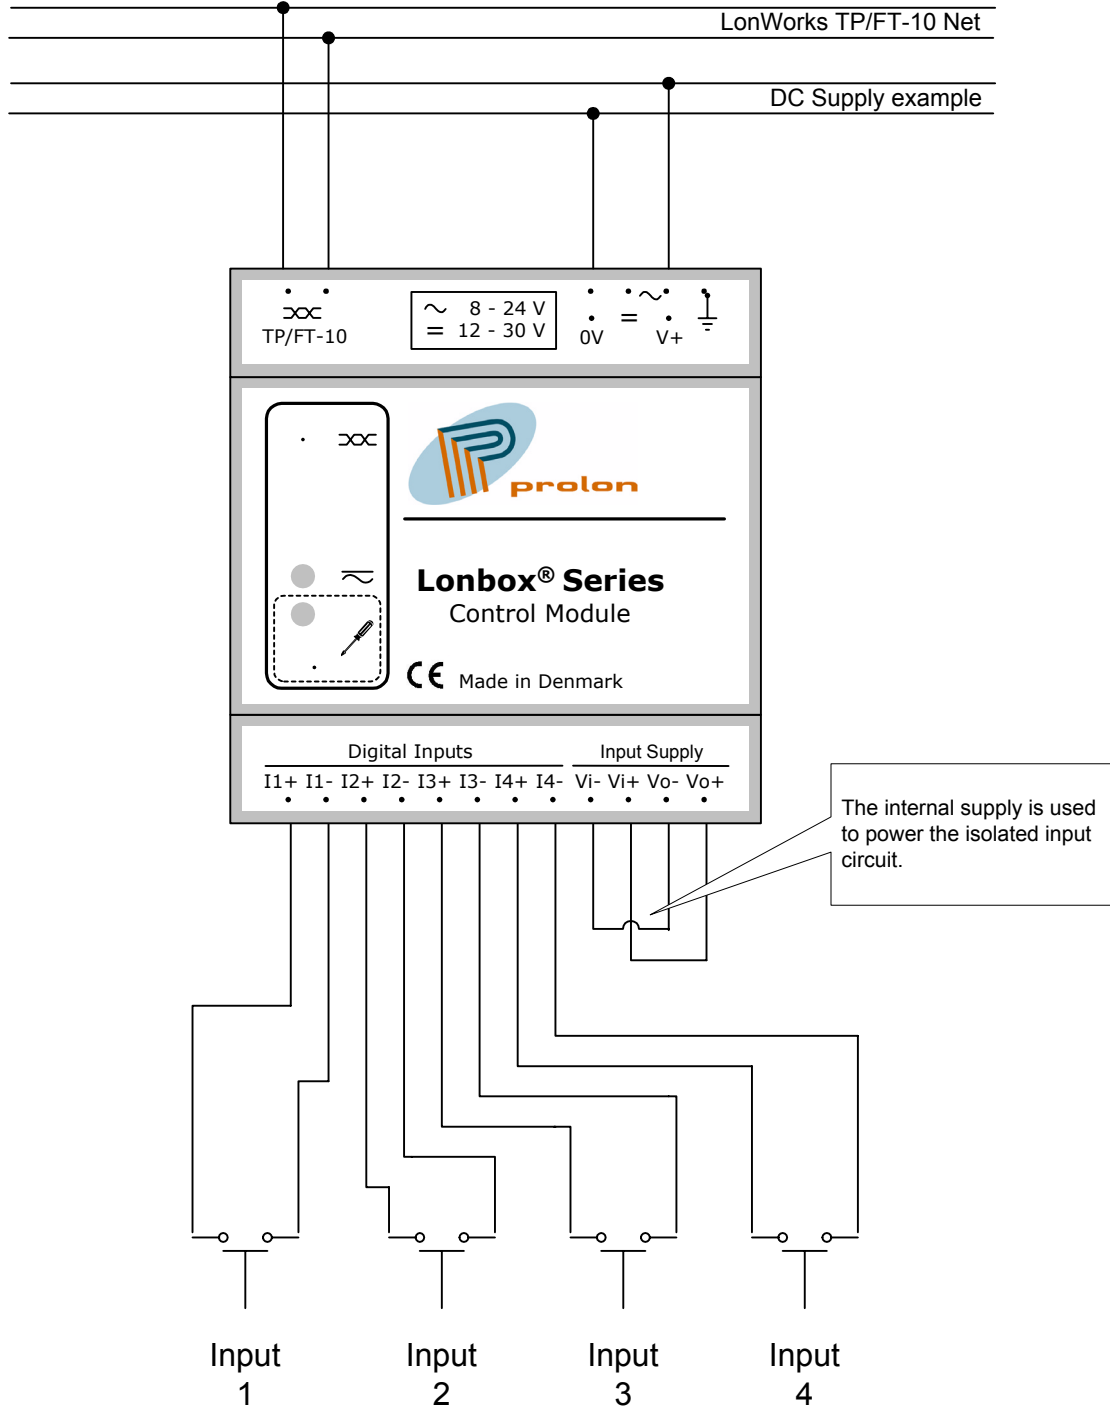

Lonbox PIO2004 Connection Diagram

DESCRIPTION	
Lonbox PIO2004 Connection Diagram	
DATE	DRAWN BY
26-04-2001	TM