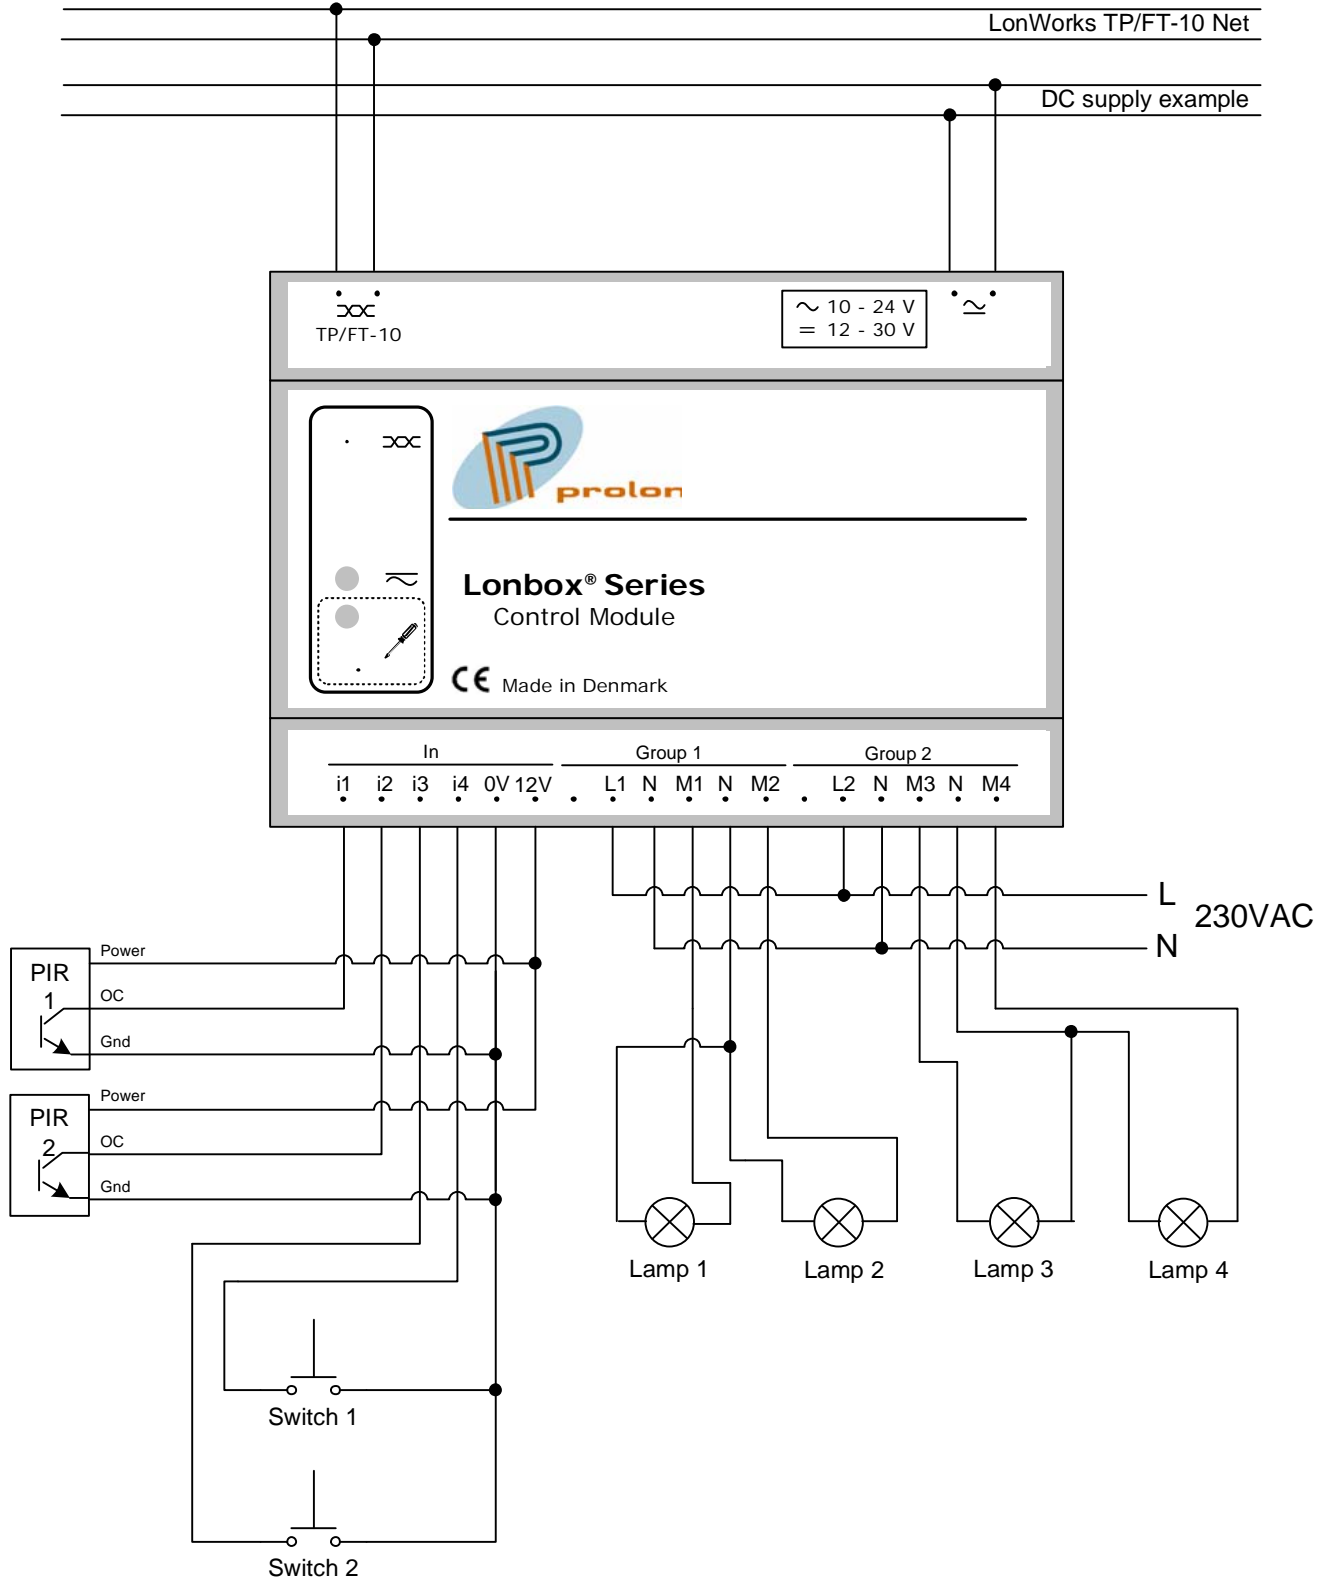

# Lonbox PLS4044 Connection Diagram

DESCRIPTION	
Lonbox PLS4044 Connection Diagram	
DATE	DRAWN BY
15-09-2006	FBA