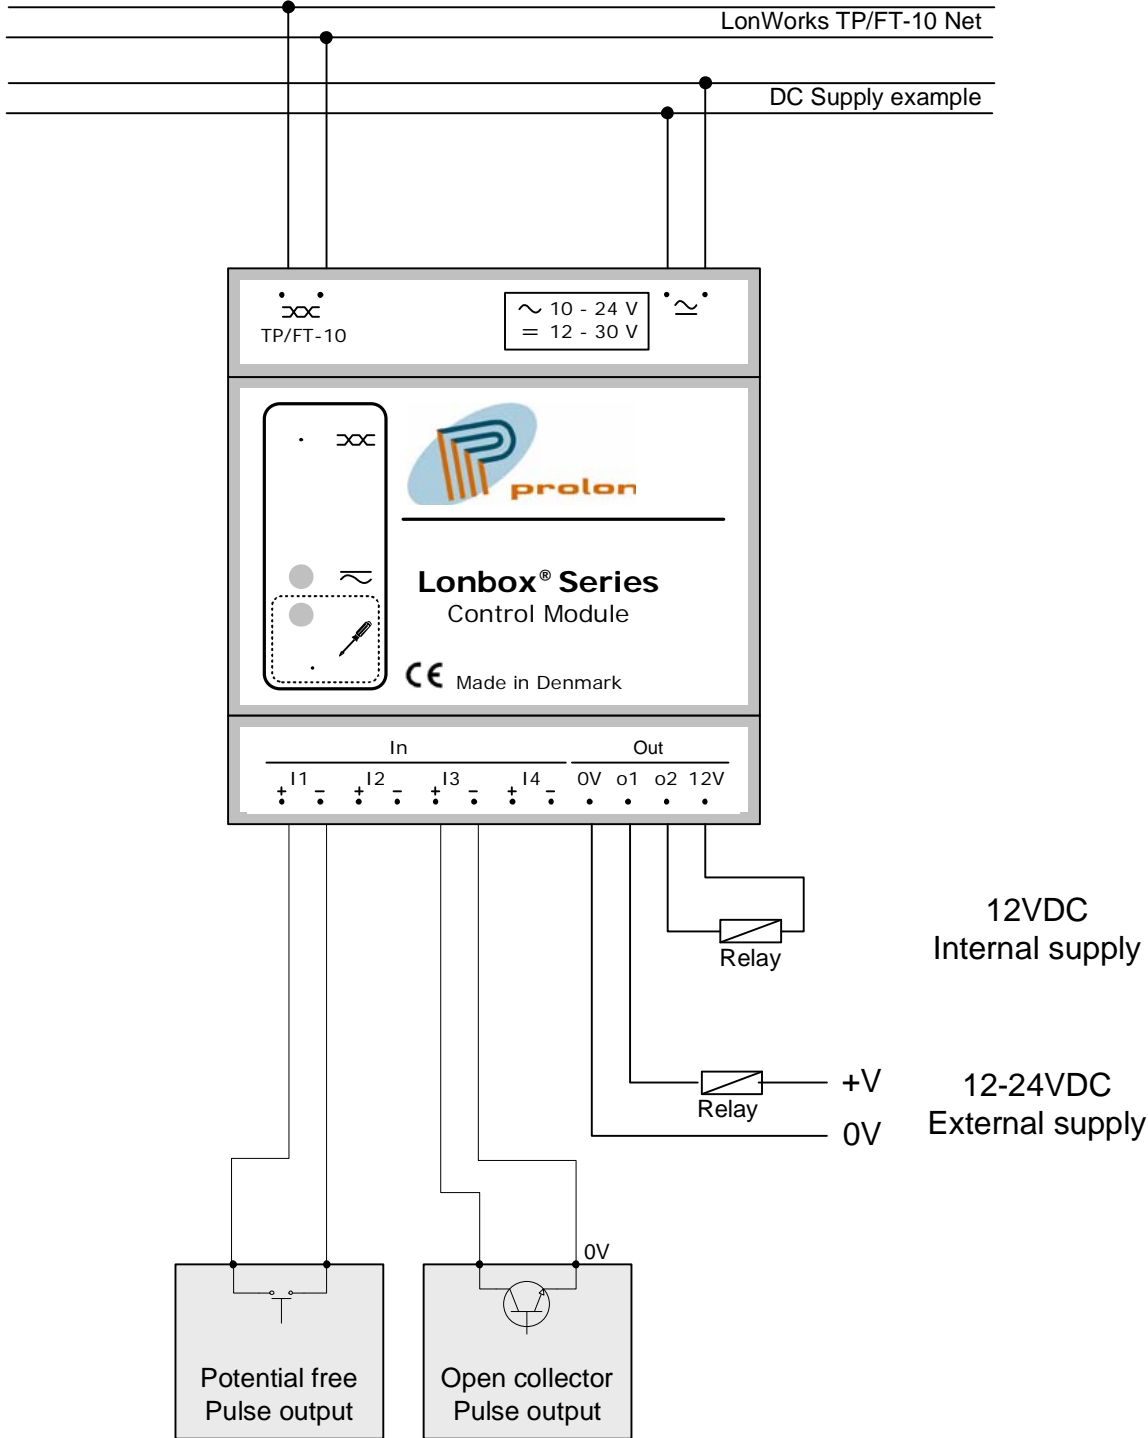

# Lonbox PPC4024 Connection Diagram

DESCRIPTION	
Lonbox PPC4024 Connection Diagram	
DATE	DRAWN BY
15-09-2006	FBA